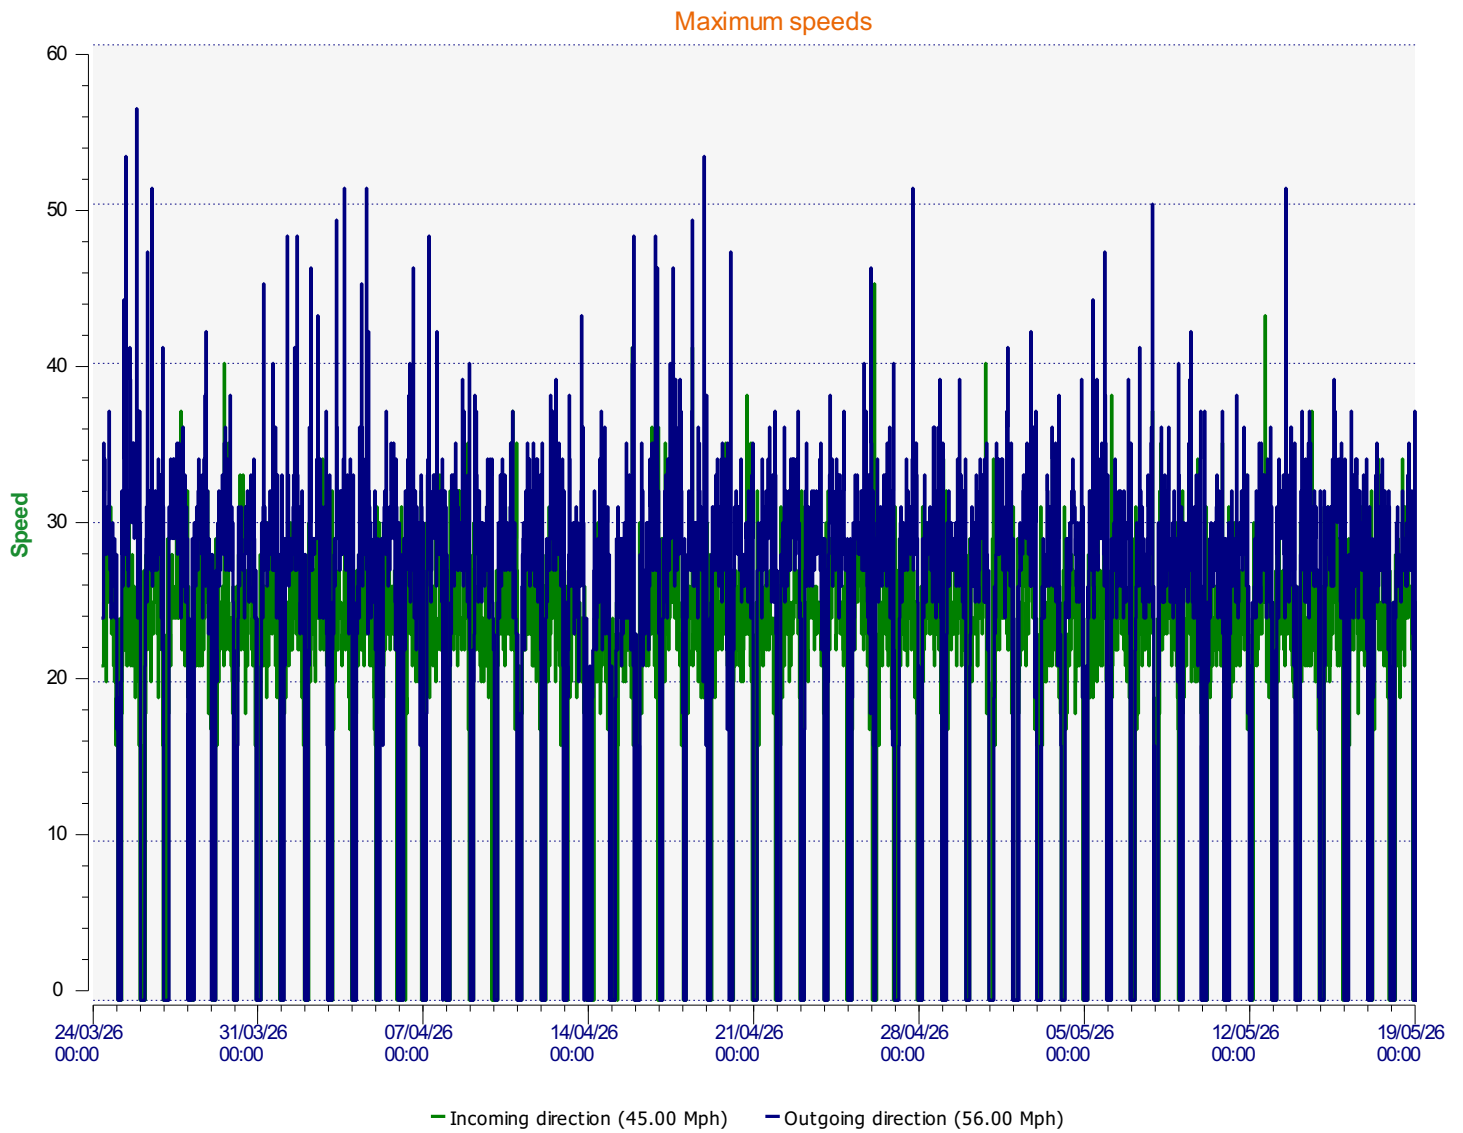

ÉlanCité

DÉTECTER • INFORMER • SÉCURISER

Start date: Tuesday, March 24, 2026 10:00 AM
End date: Tuesday, May 19, 2026 9:00 AM

Location:

Comments:

Start date: Tuesday, March 24, 2026 10:00 AM
End date: Tuesday, May 19, 2026 9:00 AM

Location:

Comments:

Start date: Tuesday, March 24, 2026 10:00 AM
End date: Tuesday, May 19, 2026 9:00 AM

Location:

Comments:

Start date: Tuesday, March 24, 2026 10:00 AM
End date: Tuesday, May 19, 2026 9:00 AM

Location:

Comments:

Speed percentiles (incoming)

V30: 16.00Mph **V50:** 18.00Mph **V85:** 21.00Mph

Start date: Tuesday, March 24, 2026 10:00 AM
End date: Tuesday, May 19, 2026 9:00 AM

Location:

Comments:

Speed percentile(outgoing)

V30: 18.00Mph **V50:** 20.00Mph **V85:** 25.00Mph

Start date: Tuesday, March 24, 2026 10:00 AM

End date: Tuesday, May 19, 2026 9:00 AM

Location:

Comments: