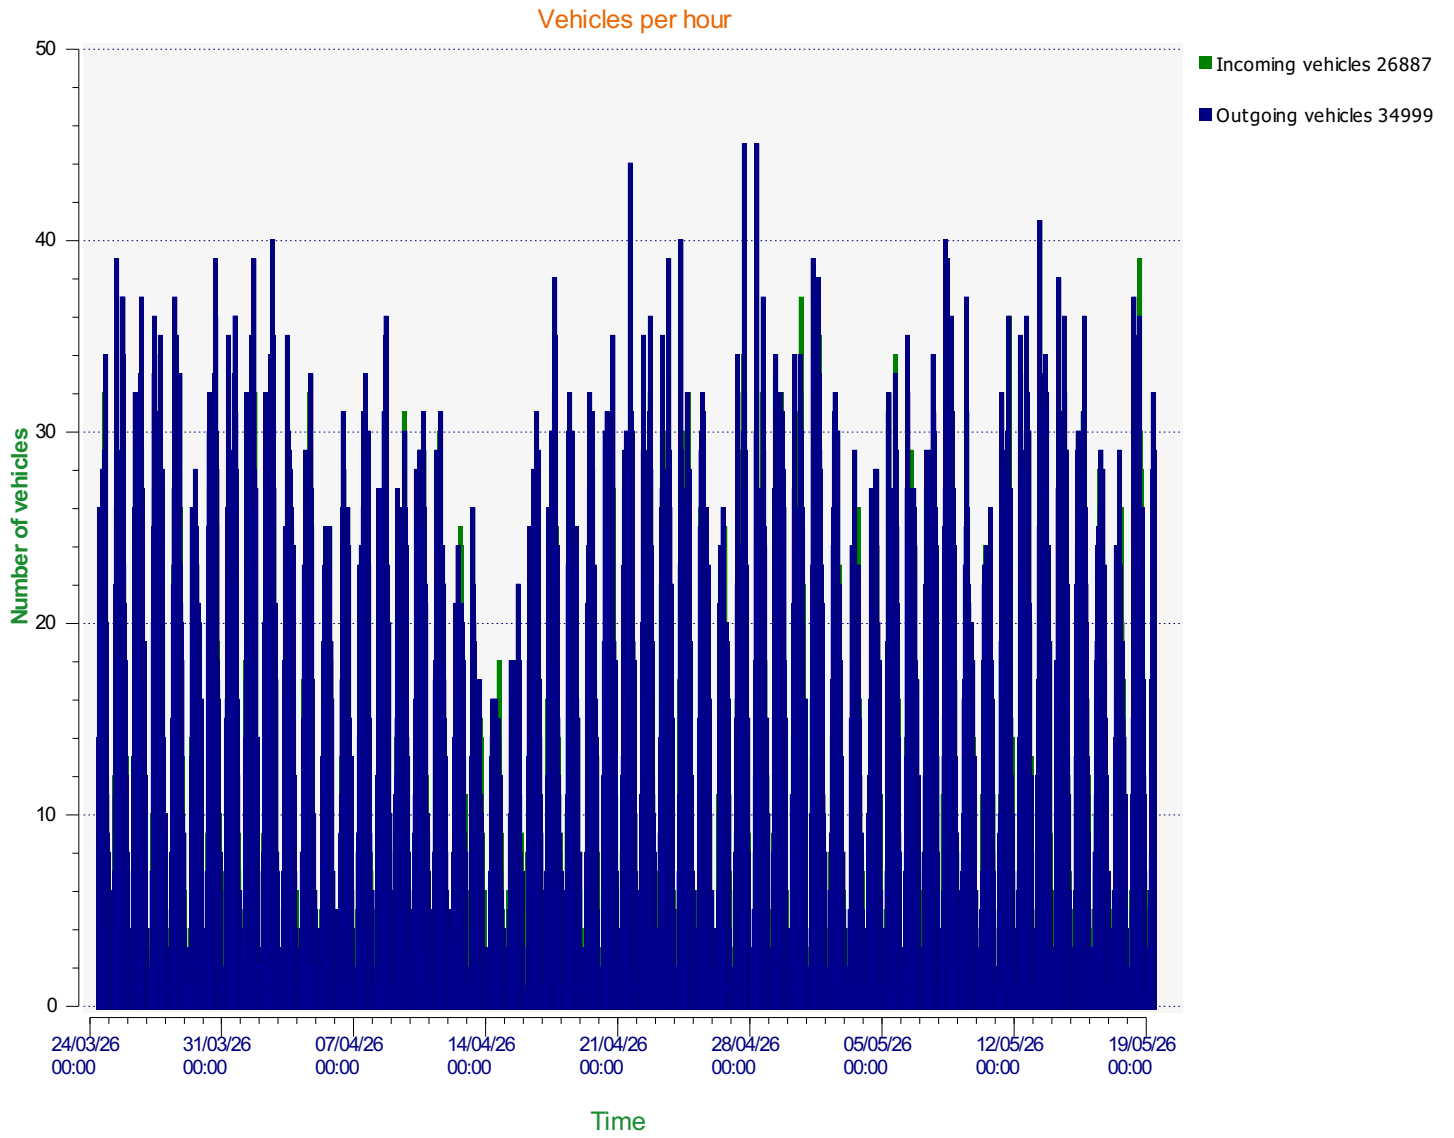

Location:

Comments:

Start date: Tuesday, March 24, 2026 10:00 AM

End date: Tuesday, May 19, 2026 9:00 AM

Location:

Comments:

Start date: Tuesday, March 24, 2026 10:00 AM

End date: Tuesday, May 19, 2026 9:00 AM

Location:

Comments:

Speed percentiles (incoming)

V30: 16.00Mph **V50:** 18.00Mph **V85:** 21.00Mph

Start date: Tuesday, March 24, 2026 10:00 AM
End date: Tuesday, May 19, 2026 9:00 AM

Location:

Comments:

Speed percentile(outgoing)

V30: 18.00Mph **V50:** 20.00Mph **V85:** 25.00Mph

Start date: Tuesday, March 24, 2026 10:00 AM

End date: Tuesday, May 19, 2026 9:00 AM

Location:

Comments: