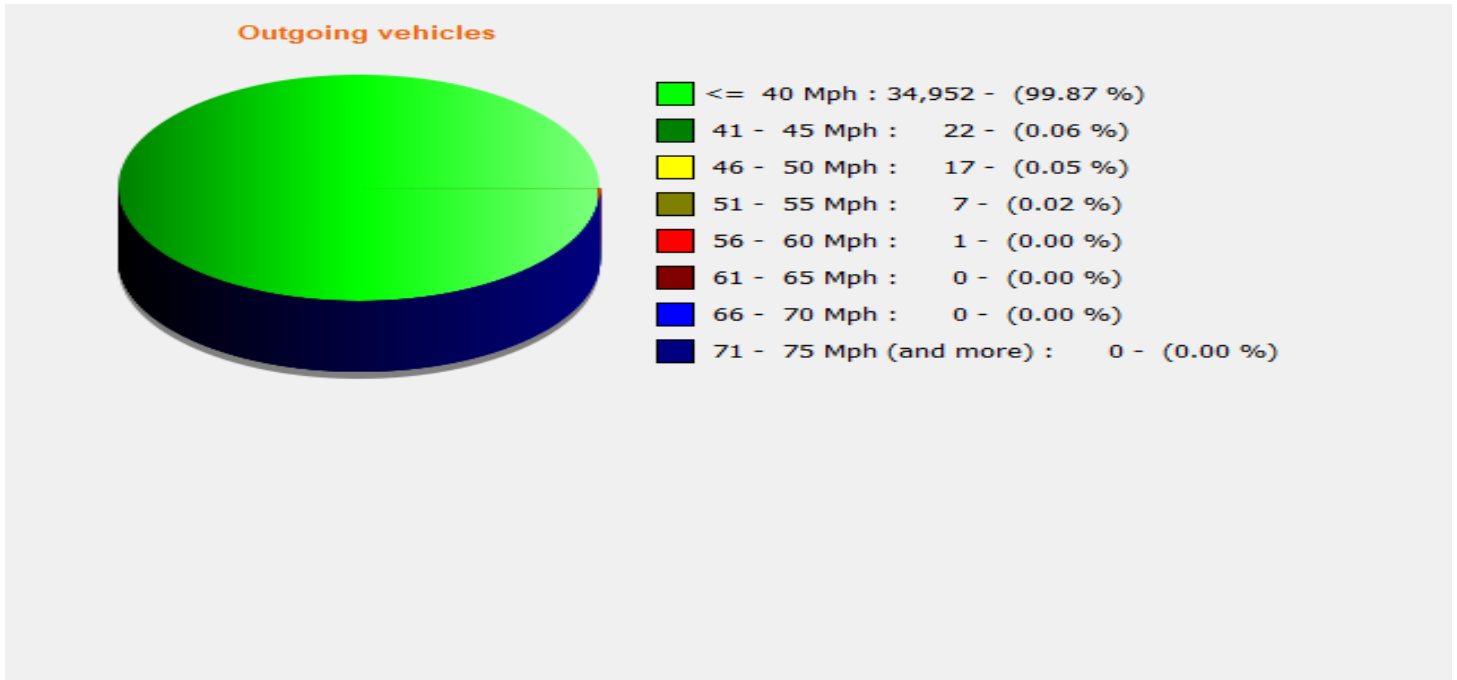

Location:

Comments:

Start date: Tuesday, March 24, 2026 10:00 AM

End date: Tuesday, May 19, 2026 9:00 AM

Location:

Comments:

Start date: Tuesday, March 24, 2026 10:00 AM

End date: Tuesday, May 19, 2026 9:00 AM