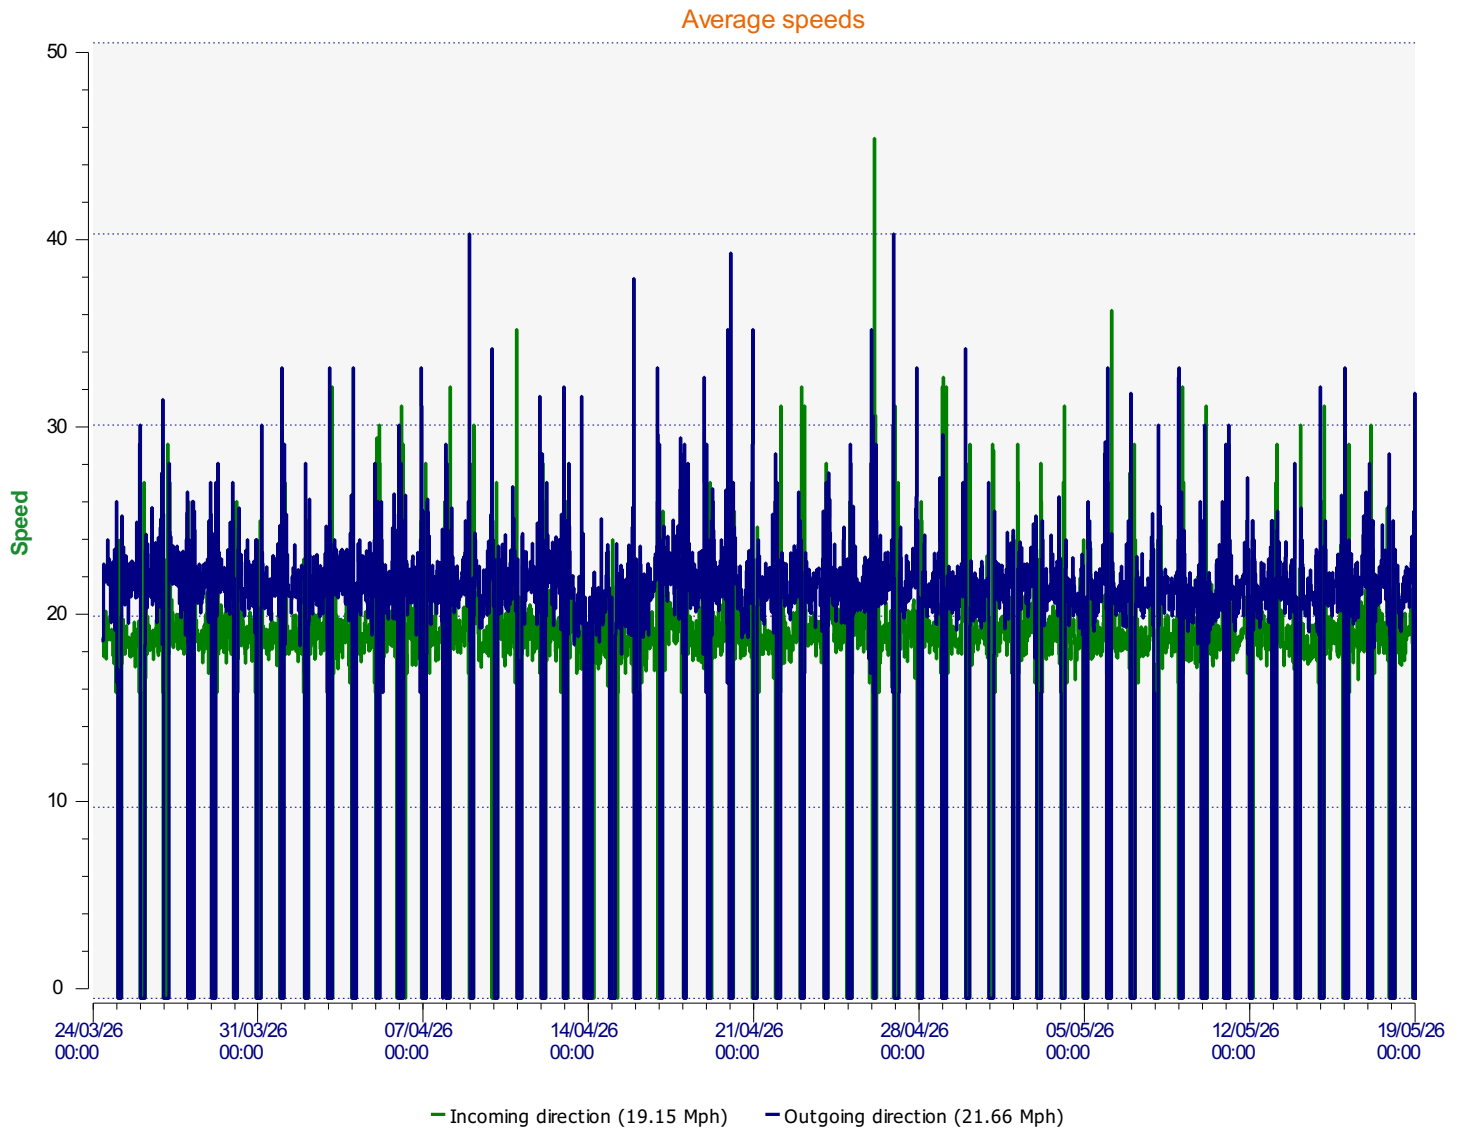

ÉlanCité

DÉTECTER • INFORMER • SÉCURISER

Start date: Tuesday, March 24, 2026 10:00 AM
End date: Tuesday, May 19, 2026 9:00 AM

Location:

Comments:

Start date: Tuesday, March 24, 2026 10:00 AM
End date: Tuesday, May 19, 2026 9:00 AM

Location:

Comments:

Start date: Tuesday, March 24, 2026 10:00 AM

End date: Tuesday, May 19, 2026 9:00 AM

Location:

Comments:

Start date: Tuesday, March 24, 2026 10:00 AM

End date: Tuesday, May 19, 2026 9:00 AM

Location:

Comments:

Speed percentiles (incoming)

V30: 16.00Mph **V50:** 18.00Mph **V85:** 21.00Mph

Start date: Tuesday, March 24, 2026 10:00 AM
End date: Tuesday, May 19, 2026 9:00 AM

Location:

Comments:

Speed percentile(outgoing)