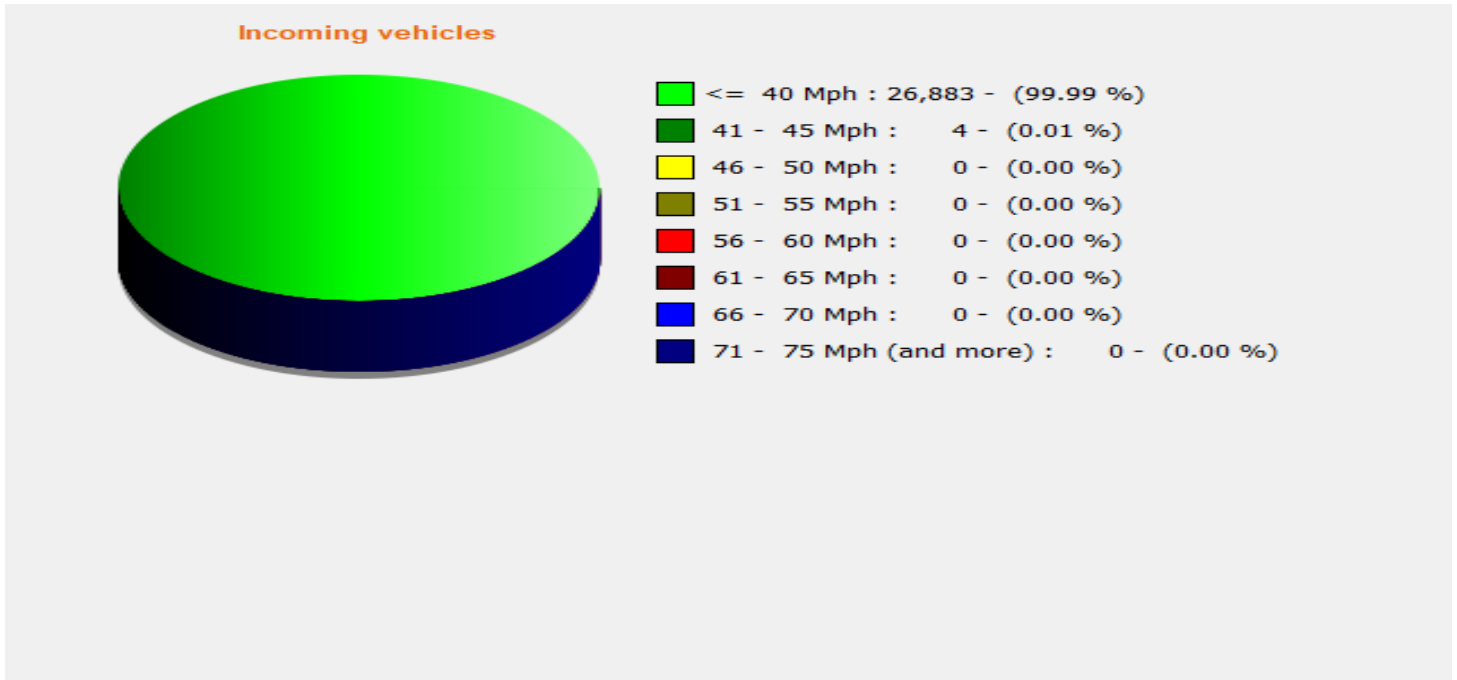

Start date: Tuesday, March 24, 2026 10:00 AM

End date: Tuesday, May 19, 2026 9:00 AM

Location:

Comments: